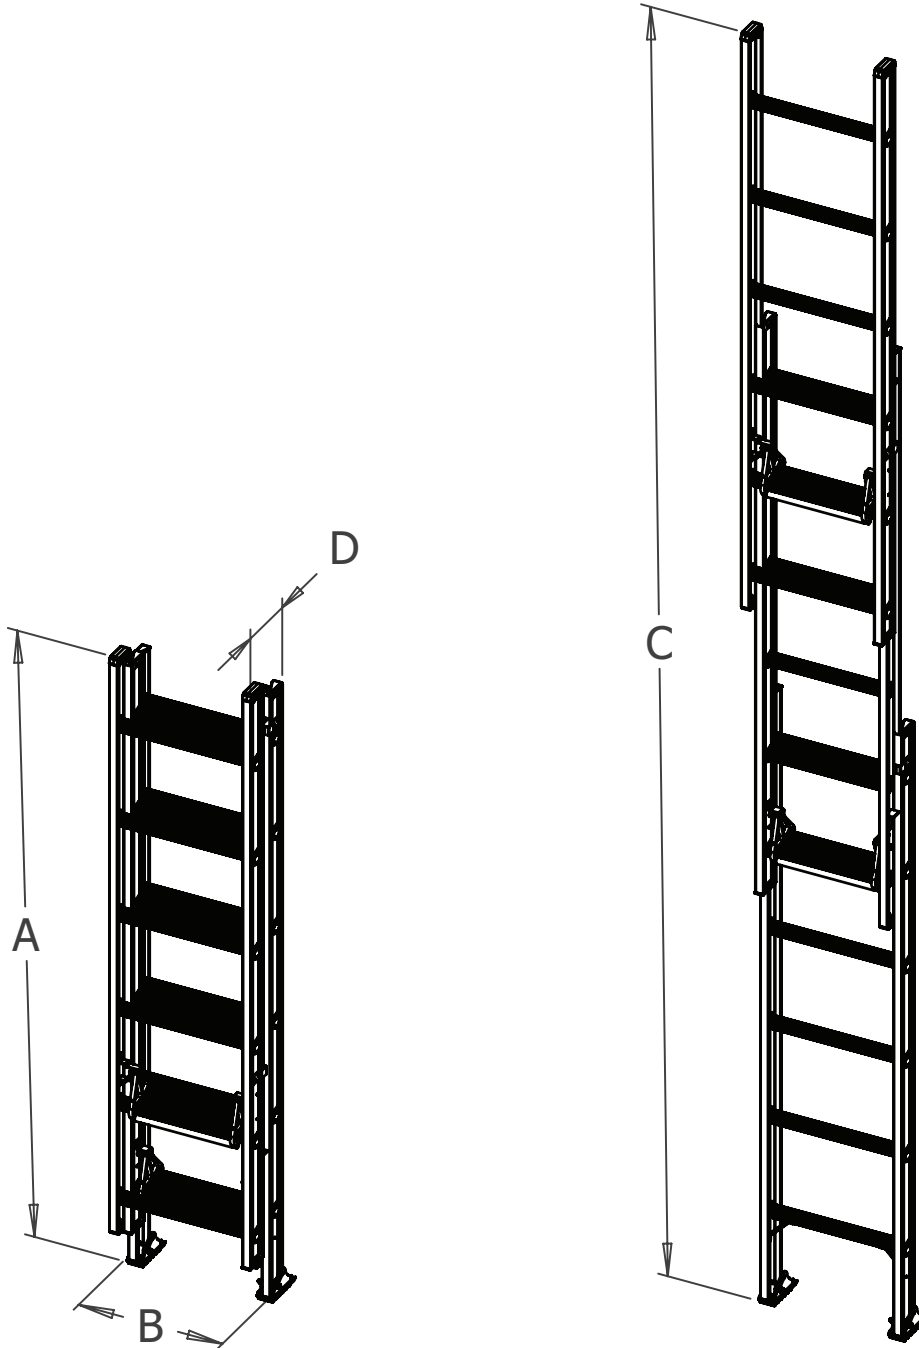

### TRIPLE EXTENSION / 135KG

PRODUCT CODE	PRODUCT DESCRIPTION	PRODUCT EAN	A(mm)	B(mm)	C(mm)	D(mm)	WT(kg)	PACKED Vol. (M <sup>3</sup> )
FS13557	BAILEY TRIPLE EXT 6/13 135KG IND	9312097058811	2037	463	4150	191	13.5	0.178