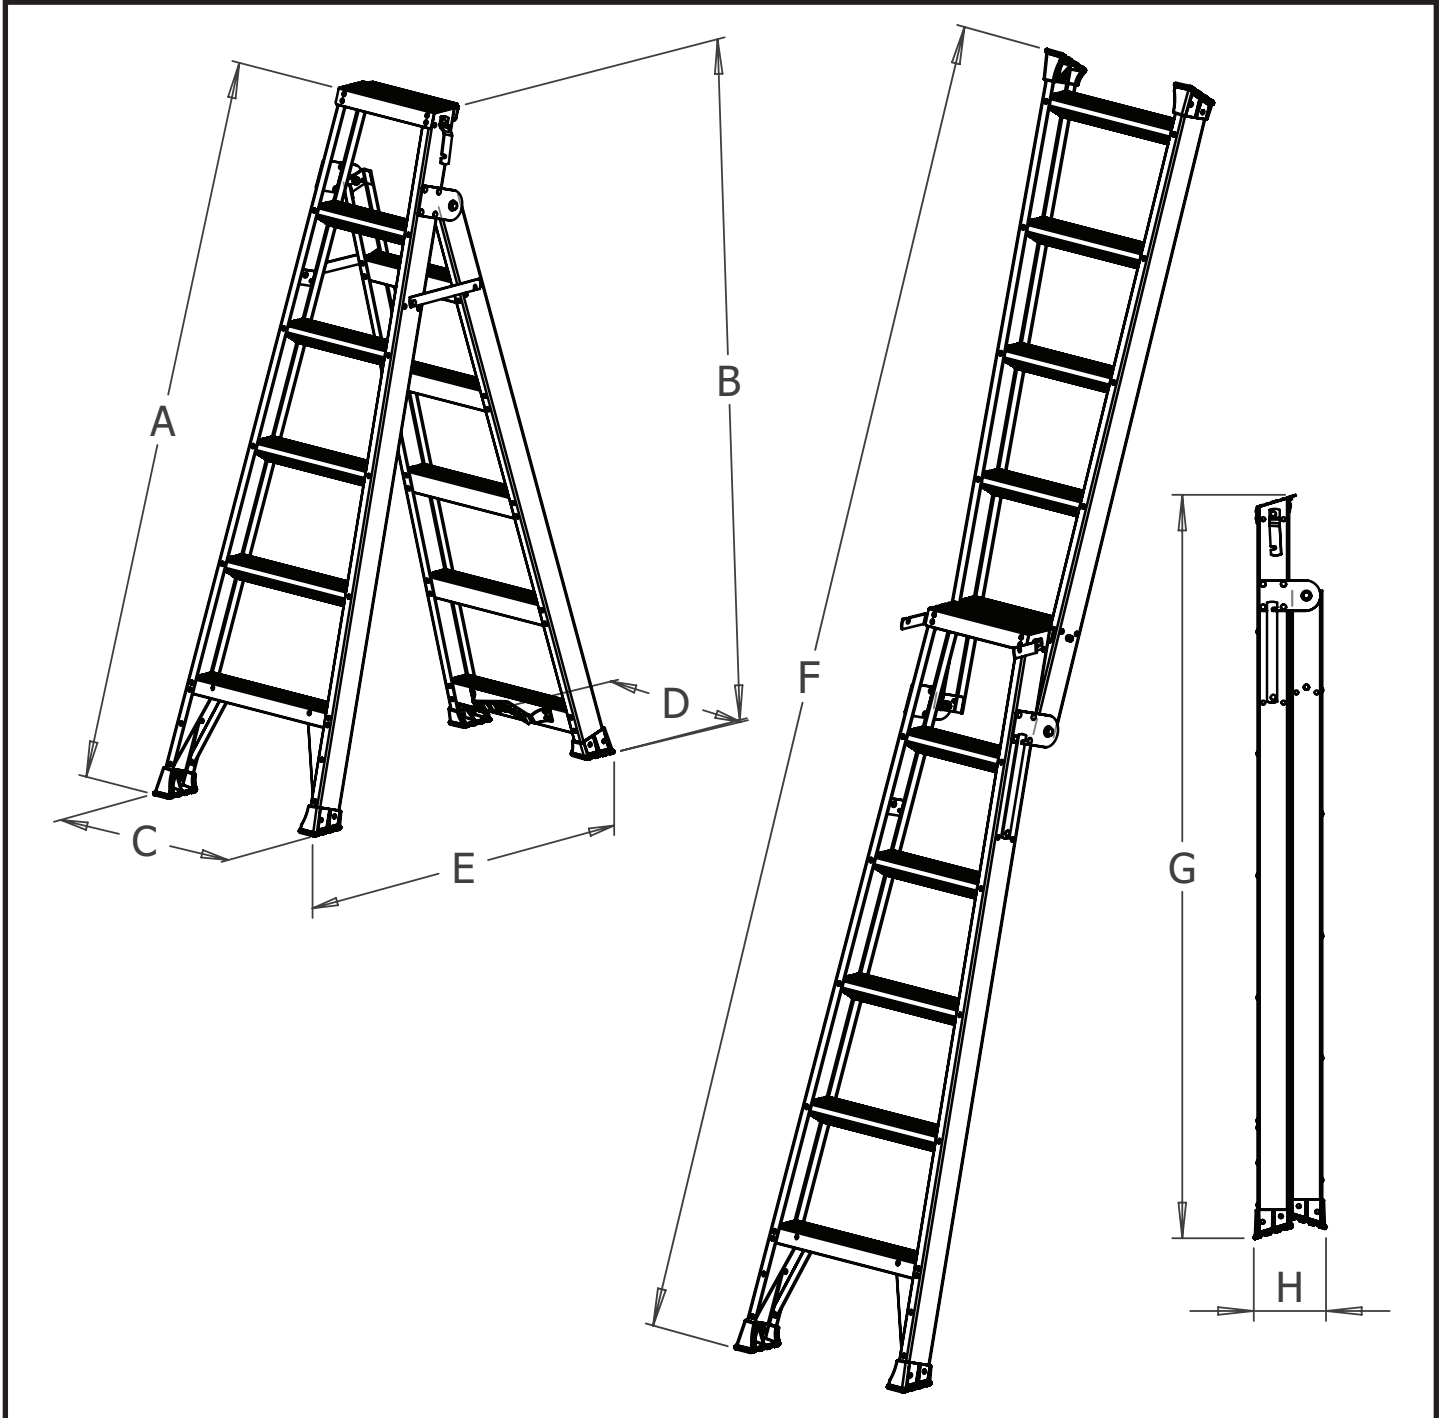

DUAL PURPOSE FIBREGLASS / PROFESSIONAL DUAL PURPOSE STEPLADDER WITH TREE AND POLE SUPPORT / **150KG IND RIVETED**

PRODUCT CODE	PRODUCT DESCRIPTION	PRODUCT EAN	A(mm)	B(mm)	C(mm)	D(mm)	E(mm)	F(mm)	G(mm)	H(mm)	WT(kg)	PACKED Vol. (M ³)
FS13668	FG DP6 W/- TREE/ POLE SUPPORT 150KG IND RIVETED	9312097060715	1822	1740	574	494	1102	3174	1854	180	11.3	0.190
FS13669	FG DP7 W/- TREE/ POLE SUPPORT 150KG IND RIVETED	9312097060722	2130	2035	614	514	1280	3790	2158	180	15.1	0.240
FS13670	FG DP8 W/- TREE/ POLE SUPPORT 150KG IND RIVETED	9312097060739	2434	2326	652	547	1458	4399	2462	180	16.8	0.290