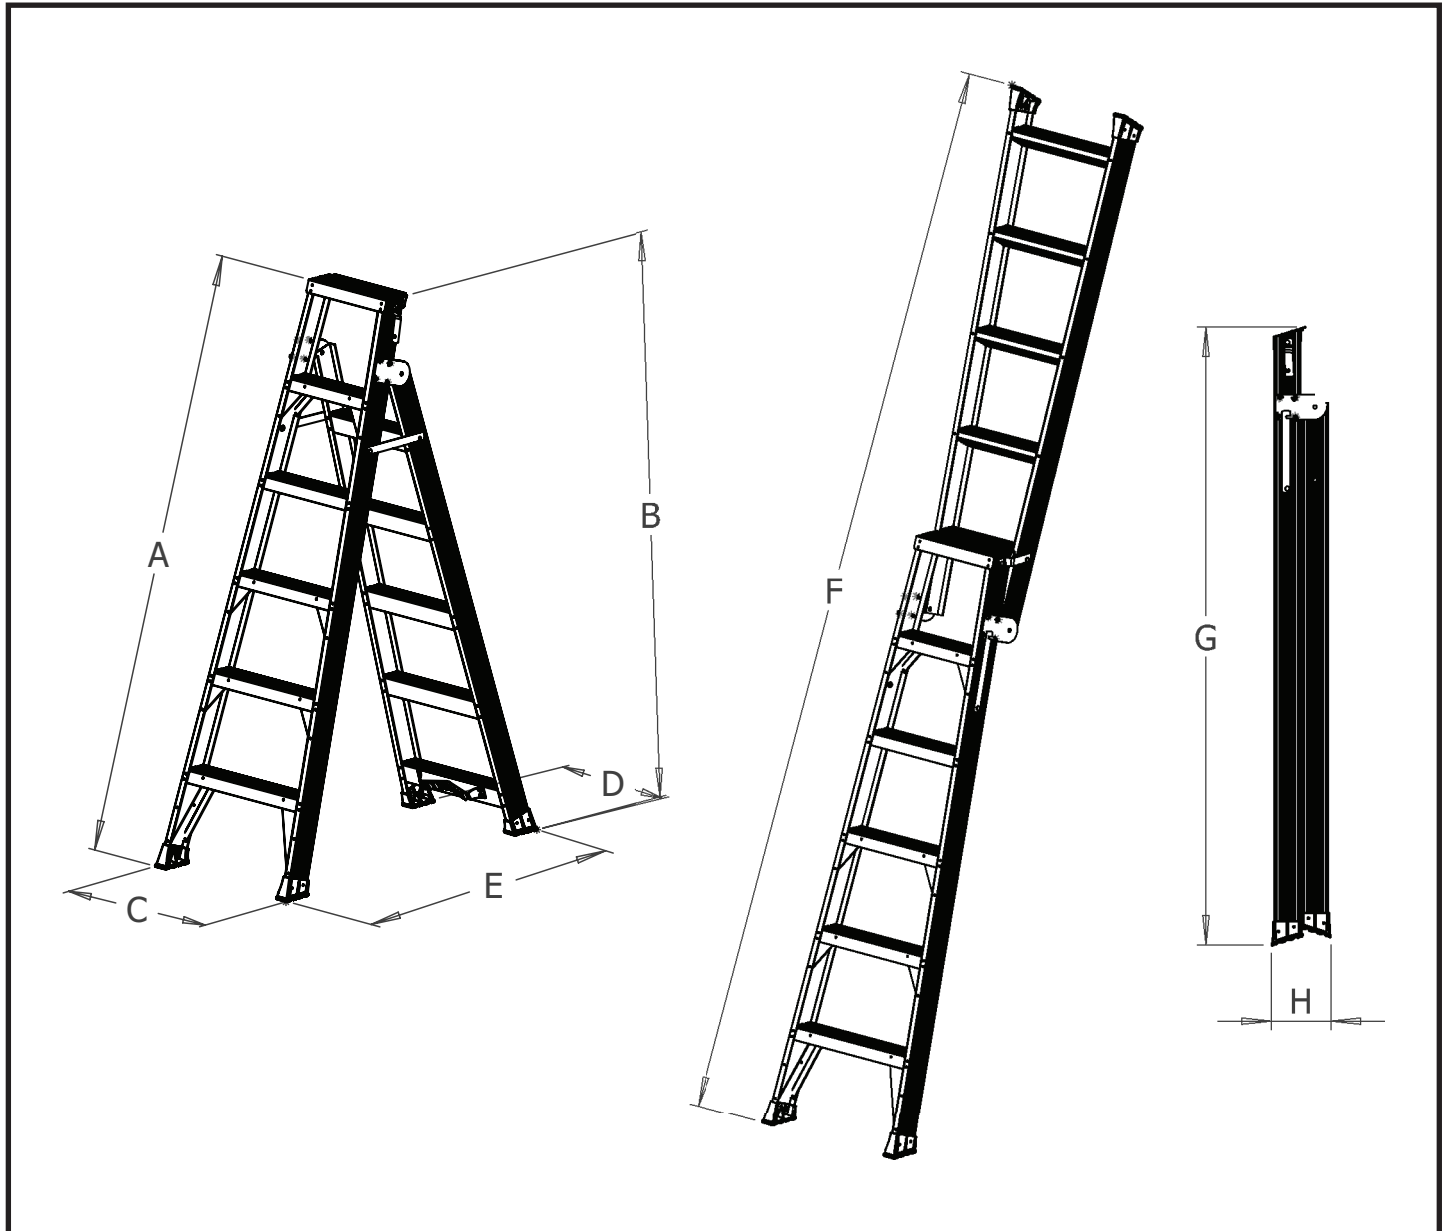

### DUAL PURPOSE / PROFESSIONAL 150KG

PRODUCT CODE	PRODUCT DESCRIPTION	PRODUCT EAN	A(mm)	B(mm)	C(mm)	D(mm)	E(mm)
FS13570	HD AL DP6 W/- TREE/POLE SUPPORT 150KG IND RIVETED	9312097059030	1824	1742	544	480	1105
FS13571	HD AL DP7 W/- TREE/POLE SUPPORT 150KG IND RIVETED	9312097059047	2128	2033	583	506	1283
FS13572	HD AL DP8 W/- TREE/POLE SUPPORT 150KG IND RIVETED	9312097059054	2432	2324	621	532	1461
PRODUCT CODE	PRODUCT DESCRIPTION	PRODUCT EAN	F(mm)	G(mm)	H(mm)	WT(kg)	PACKED Vol. (M <sup>3</sup> )
FS13570	HD AL DP6 W/- TREE/POLE SUPPORT 150KG IND RIVETED	9312097059030	3194	1852	161	9.5	0.162
FS13571	HD AL DP7 W/- TREE/POLE SUPPORT 150KG IND RIVETED	9312097059047	3808	2156	161	11.4	0.202
FS13572	HD AL DP8 W/- TREE/POLE SUPPORT 150KG IND RIVETED	9312097059054	4417	2460	161	13.4	0.246